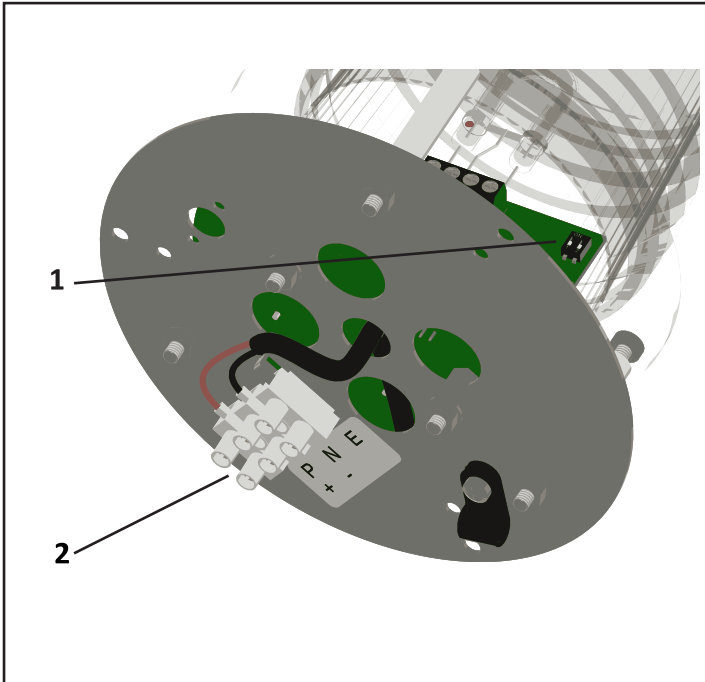

# XFK Xenon Strobe Beacon

**1**

1	2	Flash Speed
Off	Off	60 fepm (1Hz)
On	Off	30 fepm (0.5Hz)
Off	On	90 fepm (1.5Hz)
On	On	45 fepm (0.75 Hz)

**2**

XFK/ UC/12	XFK/ UC/24	XFK/ AC/115	XFK/ AC/230
-ve (0V)	-ve (0V)	N	N
+ve (12Vac/dc)	+ve (24Vac/dc)	P (115Vac)	P (230Vac)